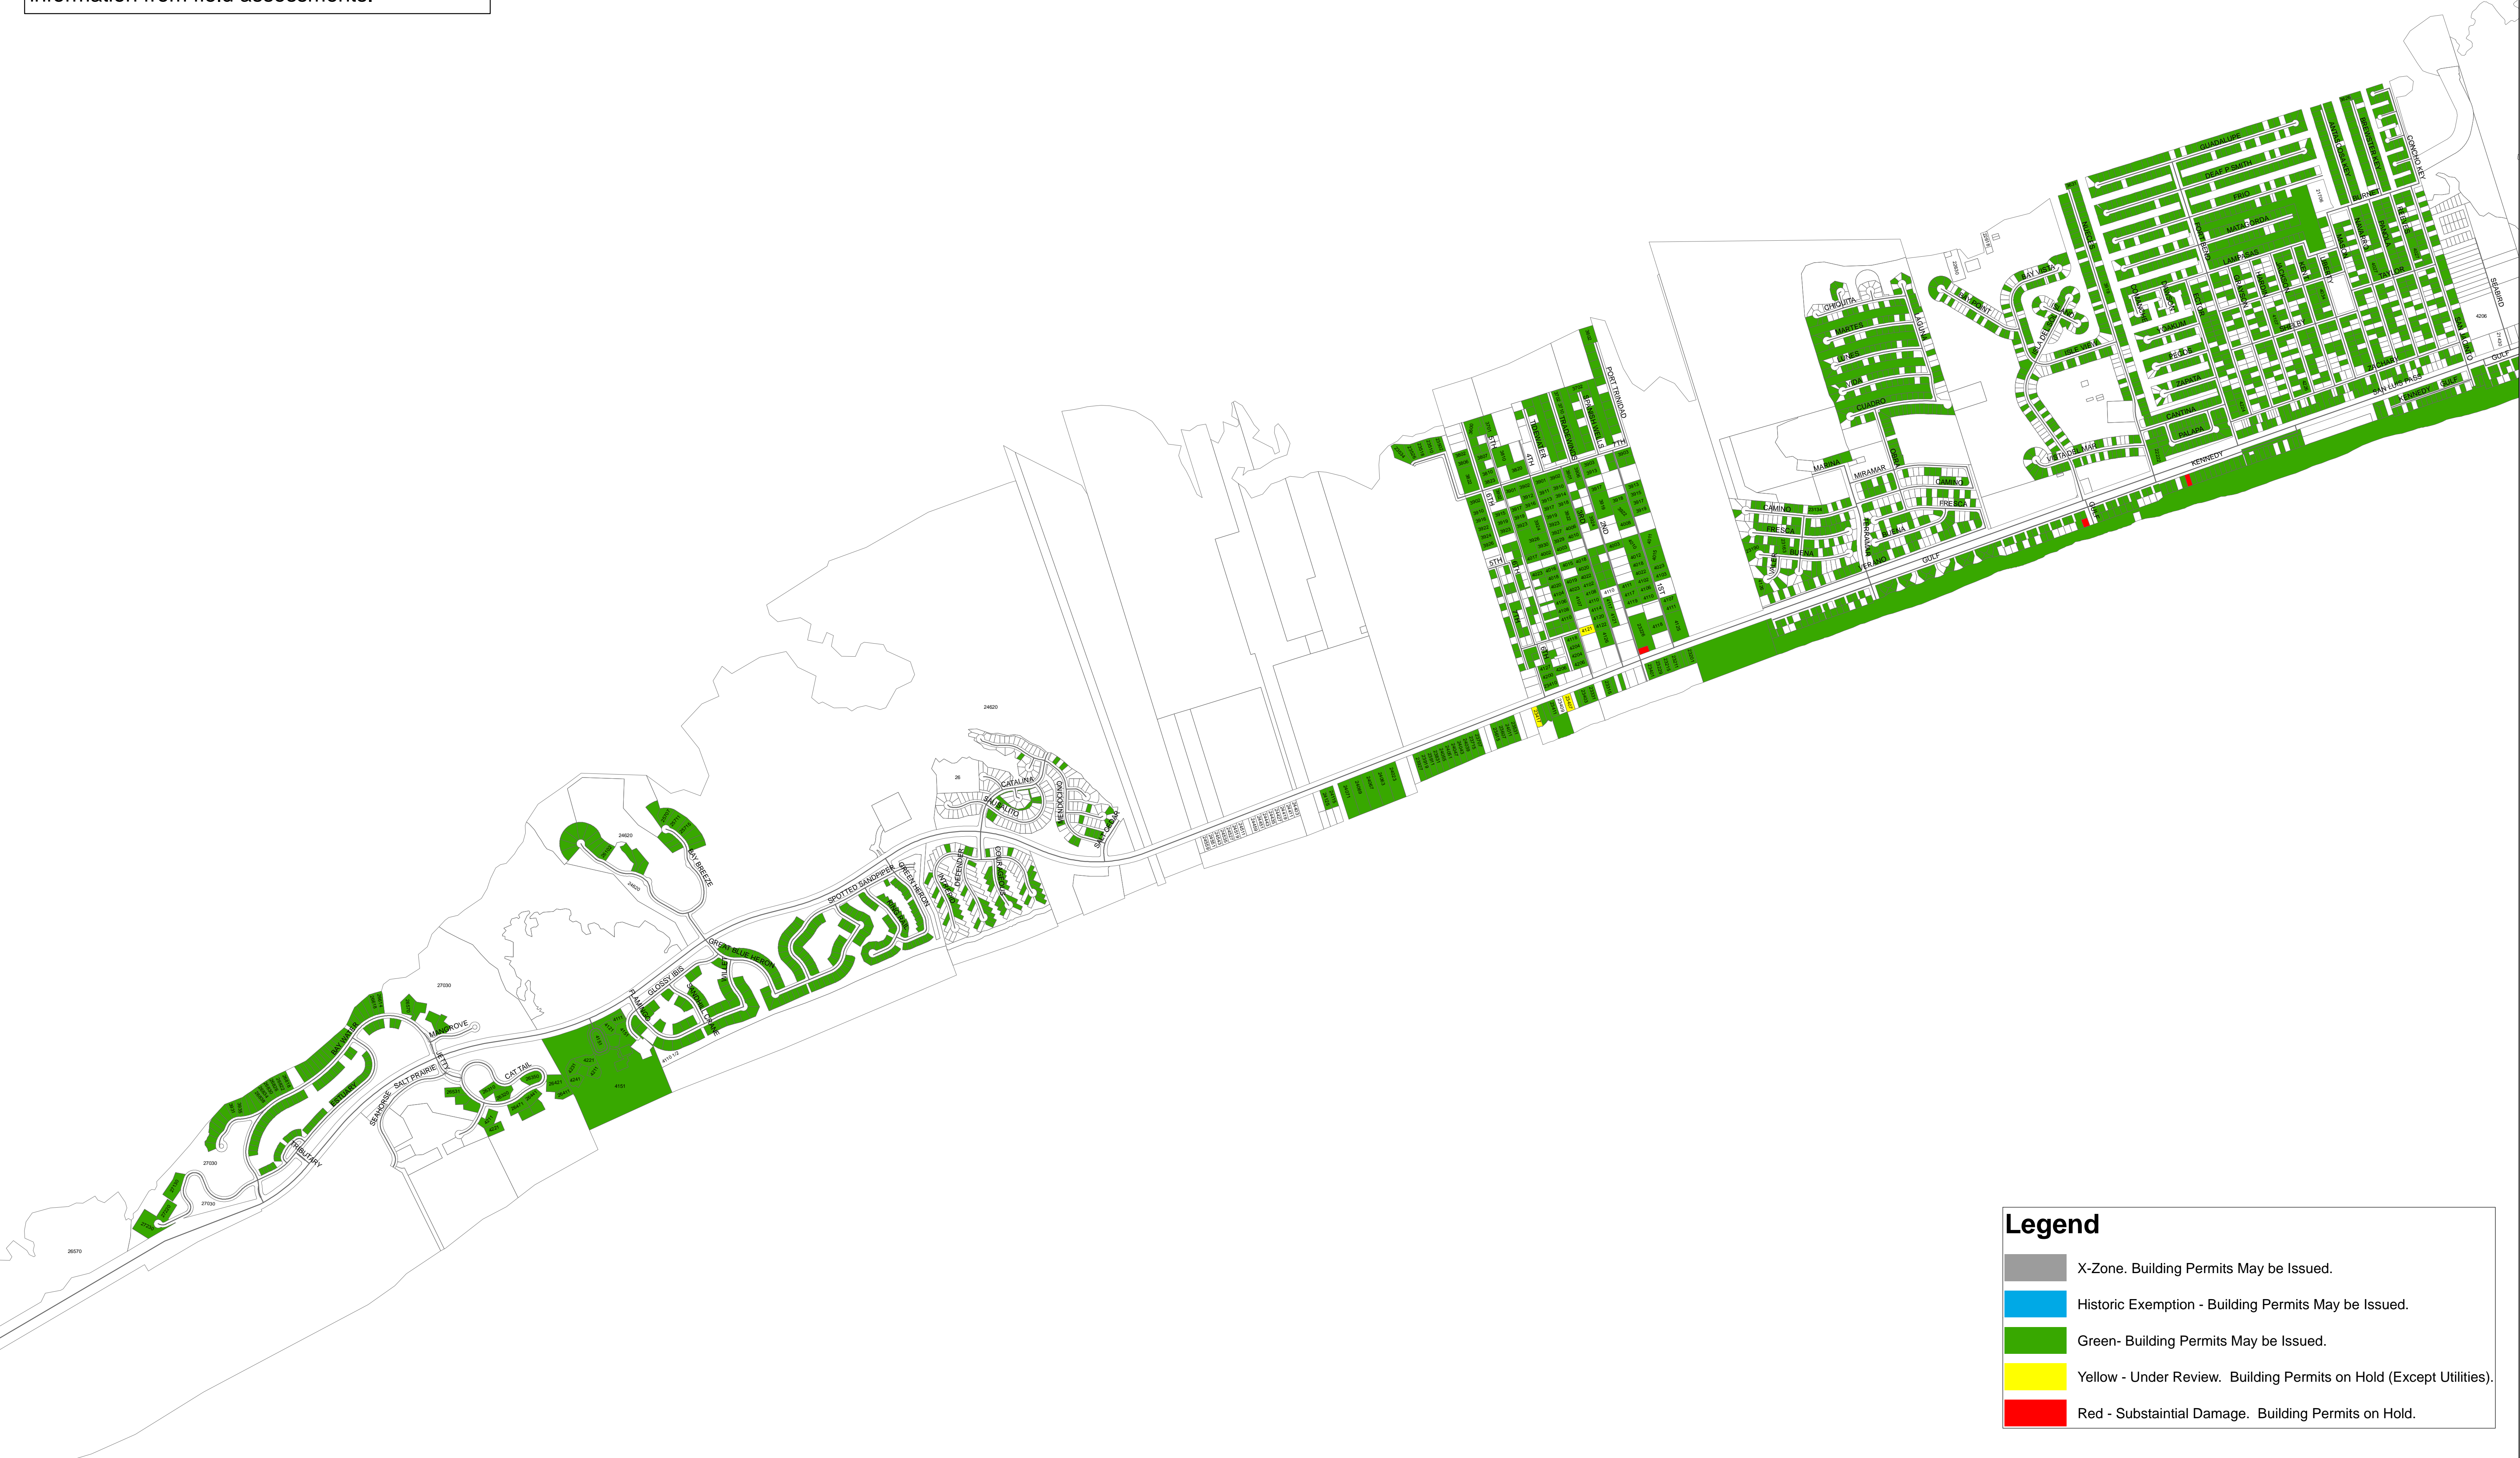

DRAFT November 24, 2008

Please be advised, this map is in DRAFT form, and reflects information collected by the City of Galveston and FEMA. The City of Galveston is continuing to update the map with information from field assessments.

Legend

- X-Zone. Building Permits May be Issued.
- Historic Exemption - Building Permits May be Issued.
- Green- Building Permits May be Issued.
- Yellow - Under Review. Building Permits on Hold (Except Utilities).
- Red - Substantial Damage. Building Permits on Hold.