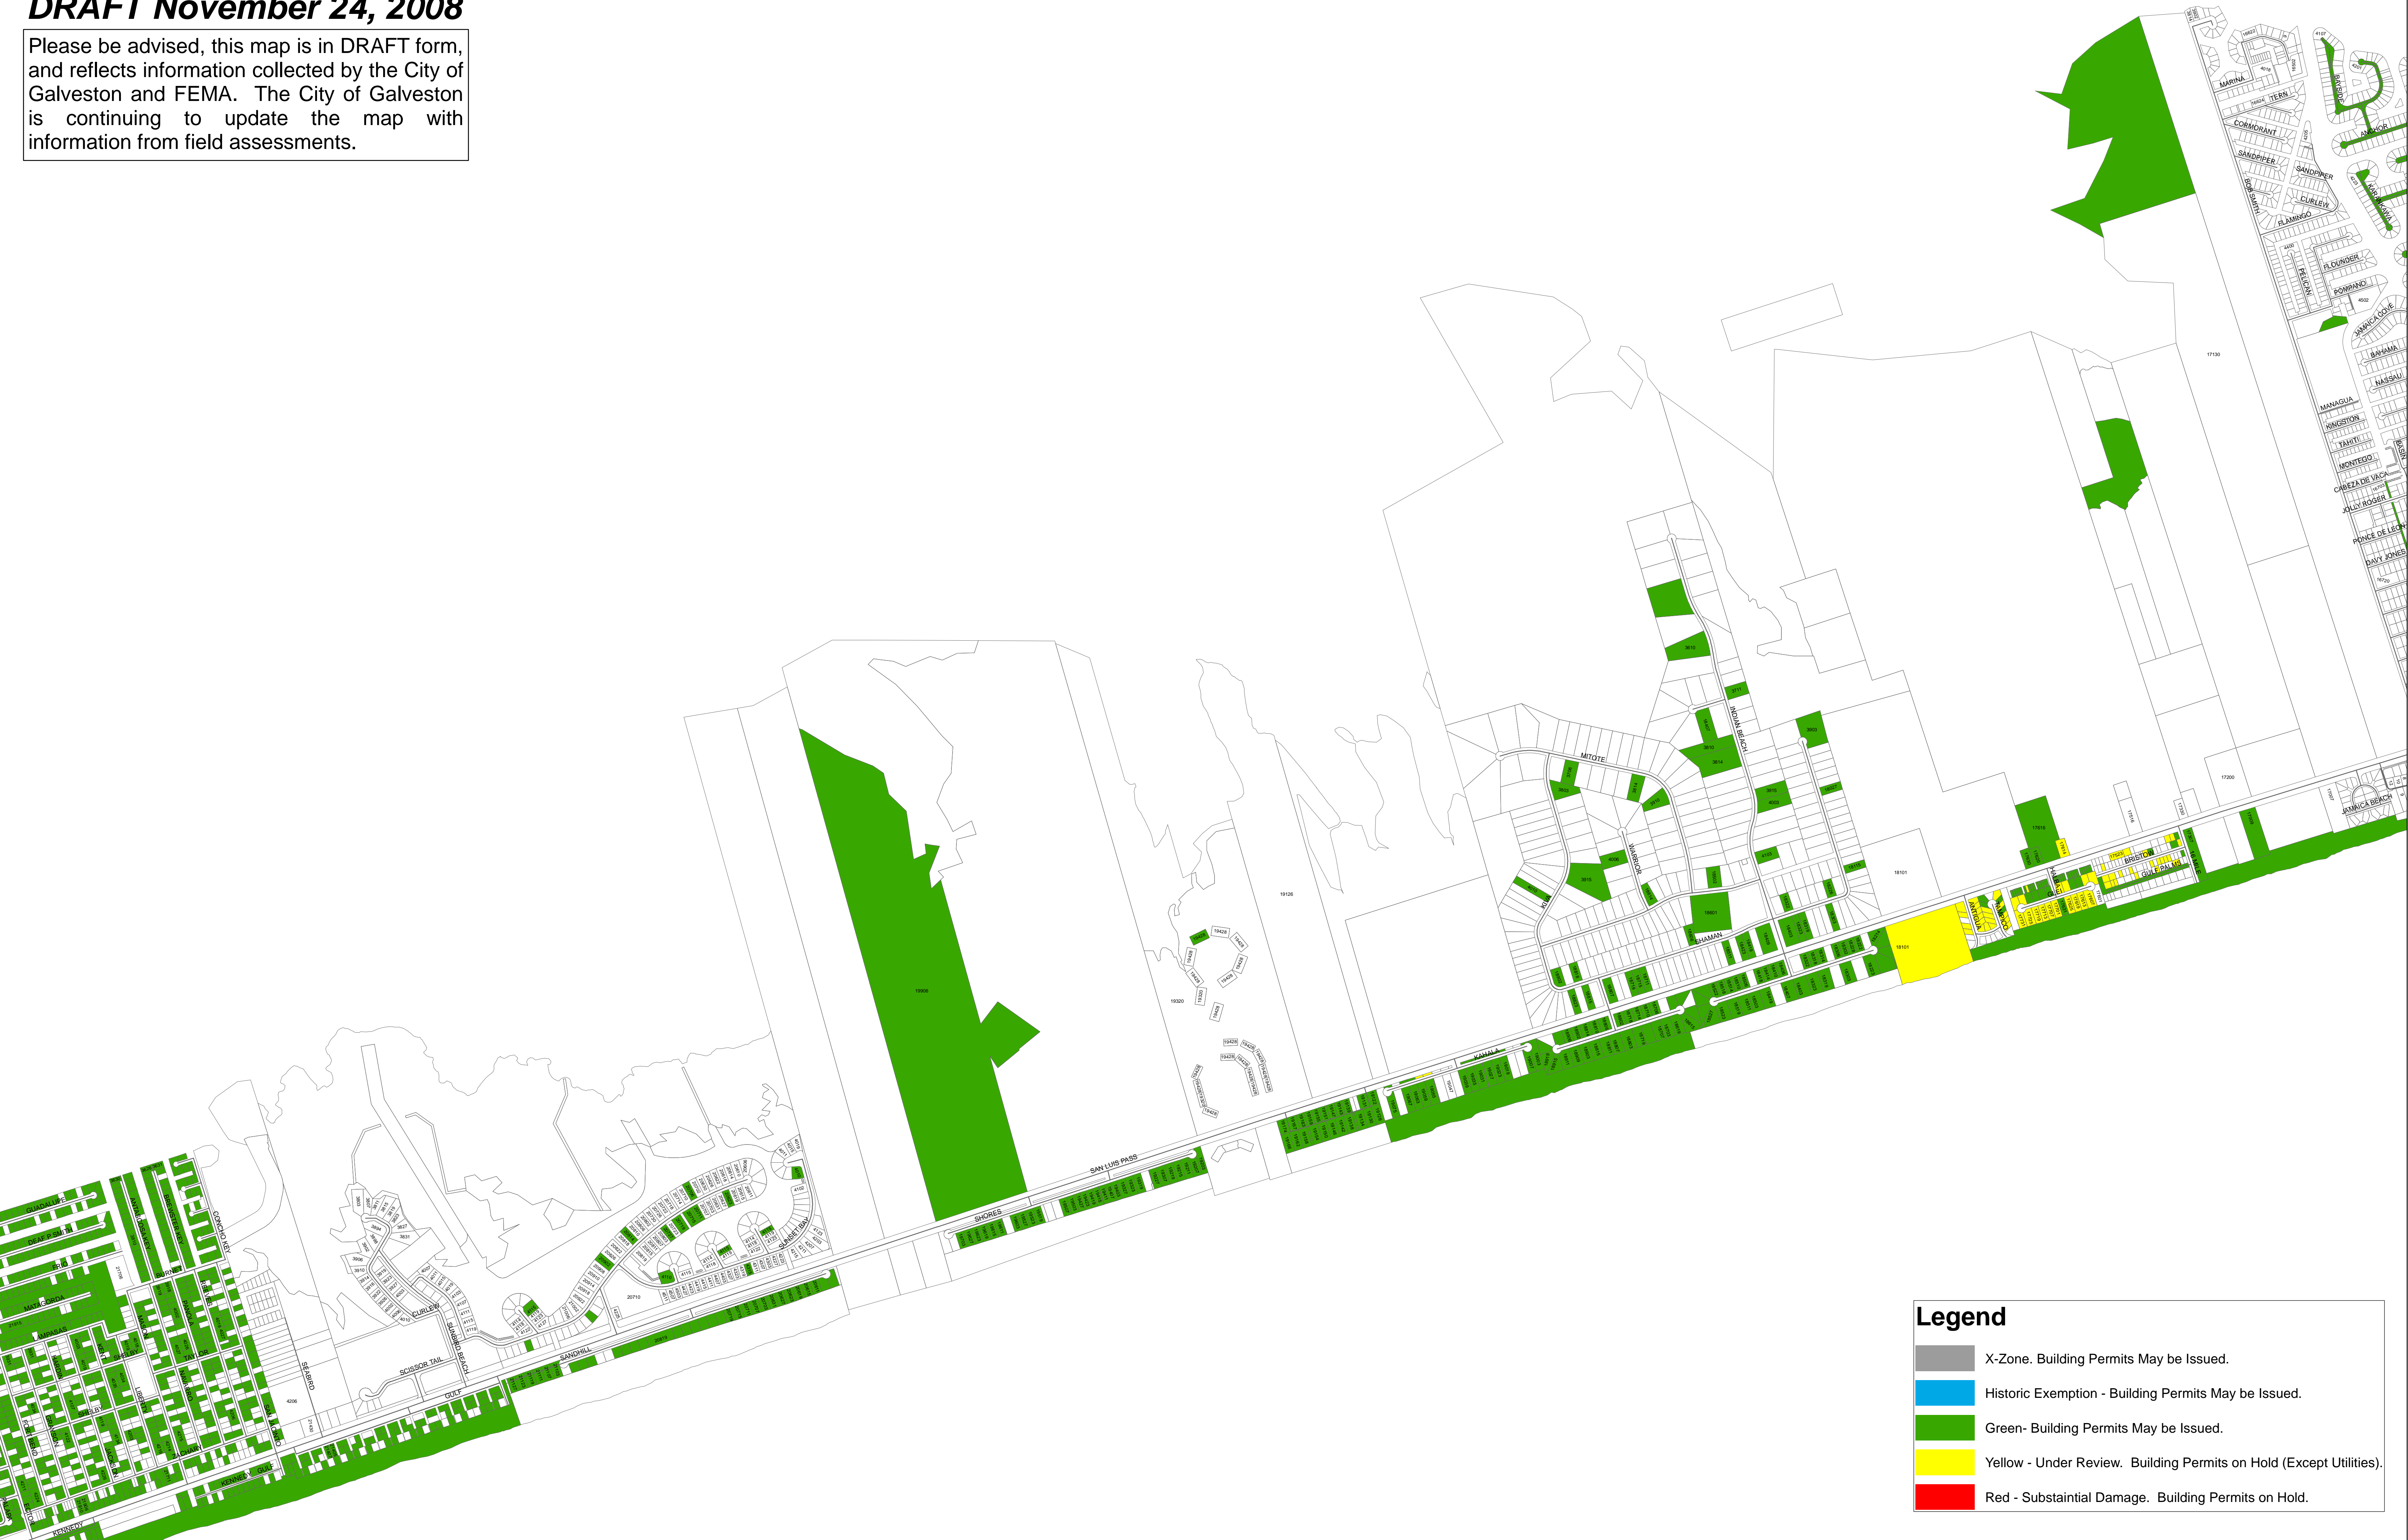

DRAFT November 24, 2008

Please be advised, this map is in DRAFT form, and reflects information collected by the City of Galveston and FEMA. The City of Galveston is continuing to update the map with information from field assessments.

Legend

- X-Zone. Building Permits May be Issued.
- Historic Exemption - Building Permits May be Issued.
- Green- Building Permits May be Issued.
- Yellow - Under Review. Building Permits on Hold (Except Utilities).
- Red - Substantial Damage. Building Permits on Hold.