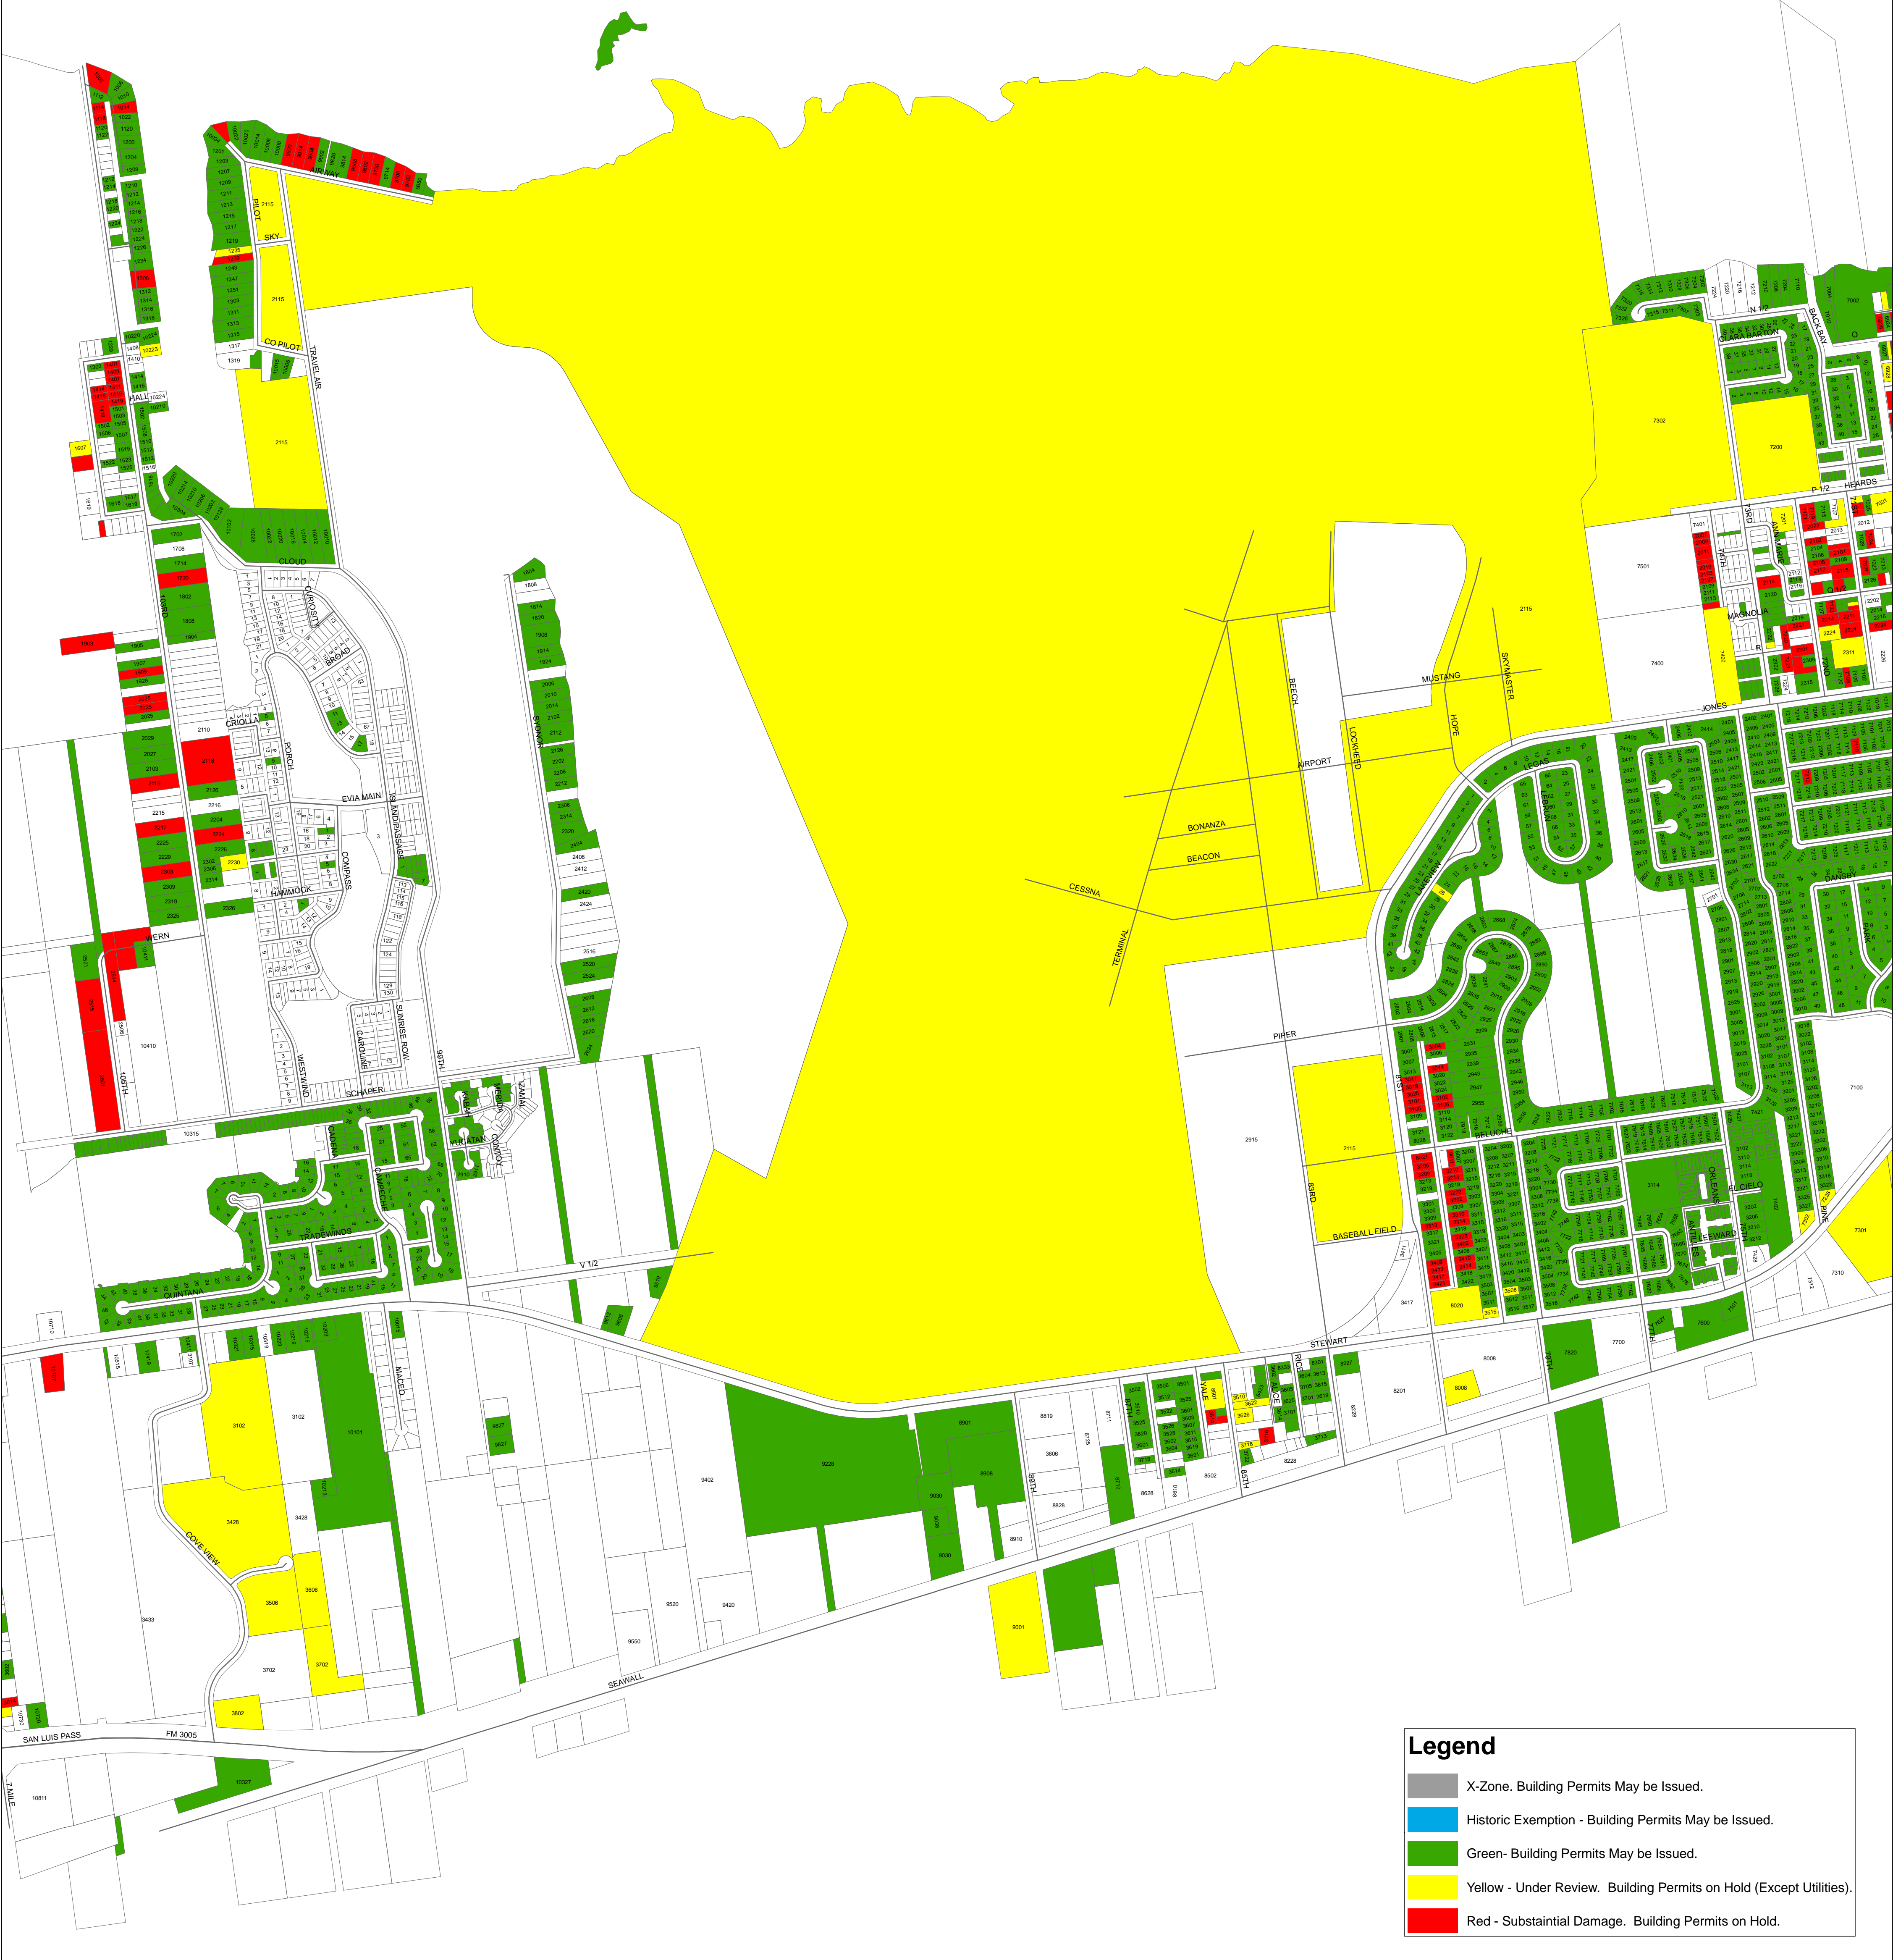

# DRAFT November 24, 2008

Please be advised, this map is in DRAFT form, and reflects information collected by the City of Galveston and FEMA. The City of Galveston is continuing to update the map with information from field assessments.

**Legend**

- X-Zone. Building Permits May be Issued.
- Historic Exemption - Building Permits May be Issued.
- Green - Building Permits May be Issued.
- Yellow - Under Review. Building Permits on Hold (Except Utilities).
- Red - Substantial Damage. Building Permits on Hold.