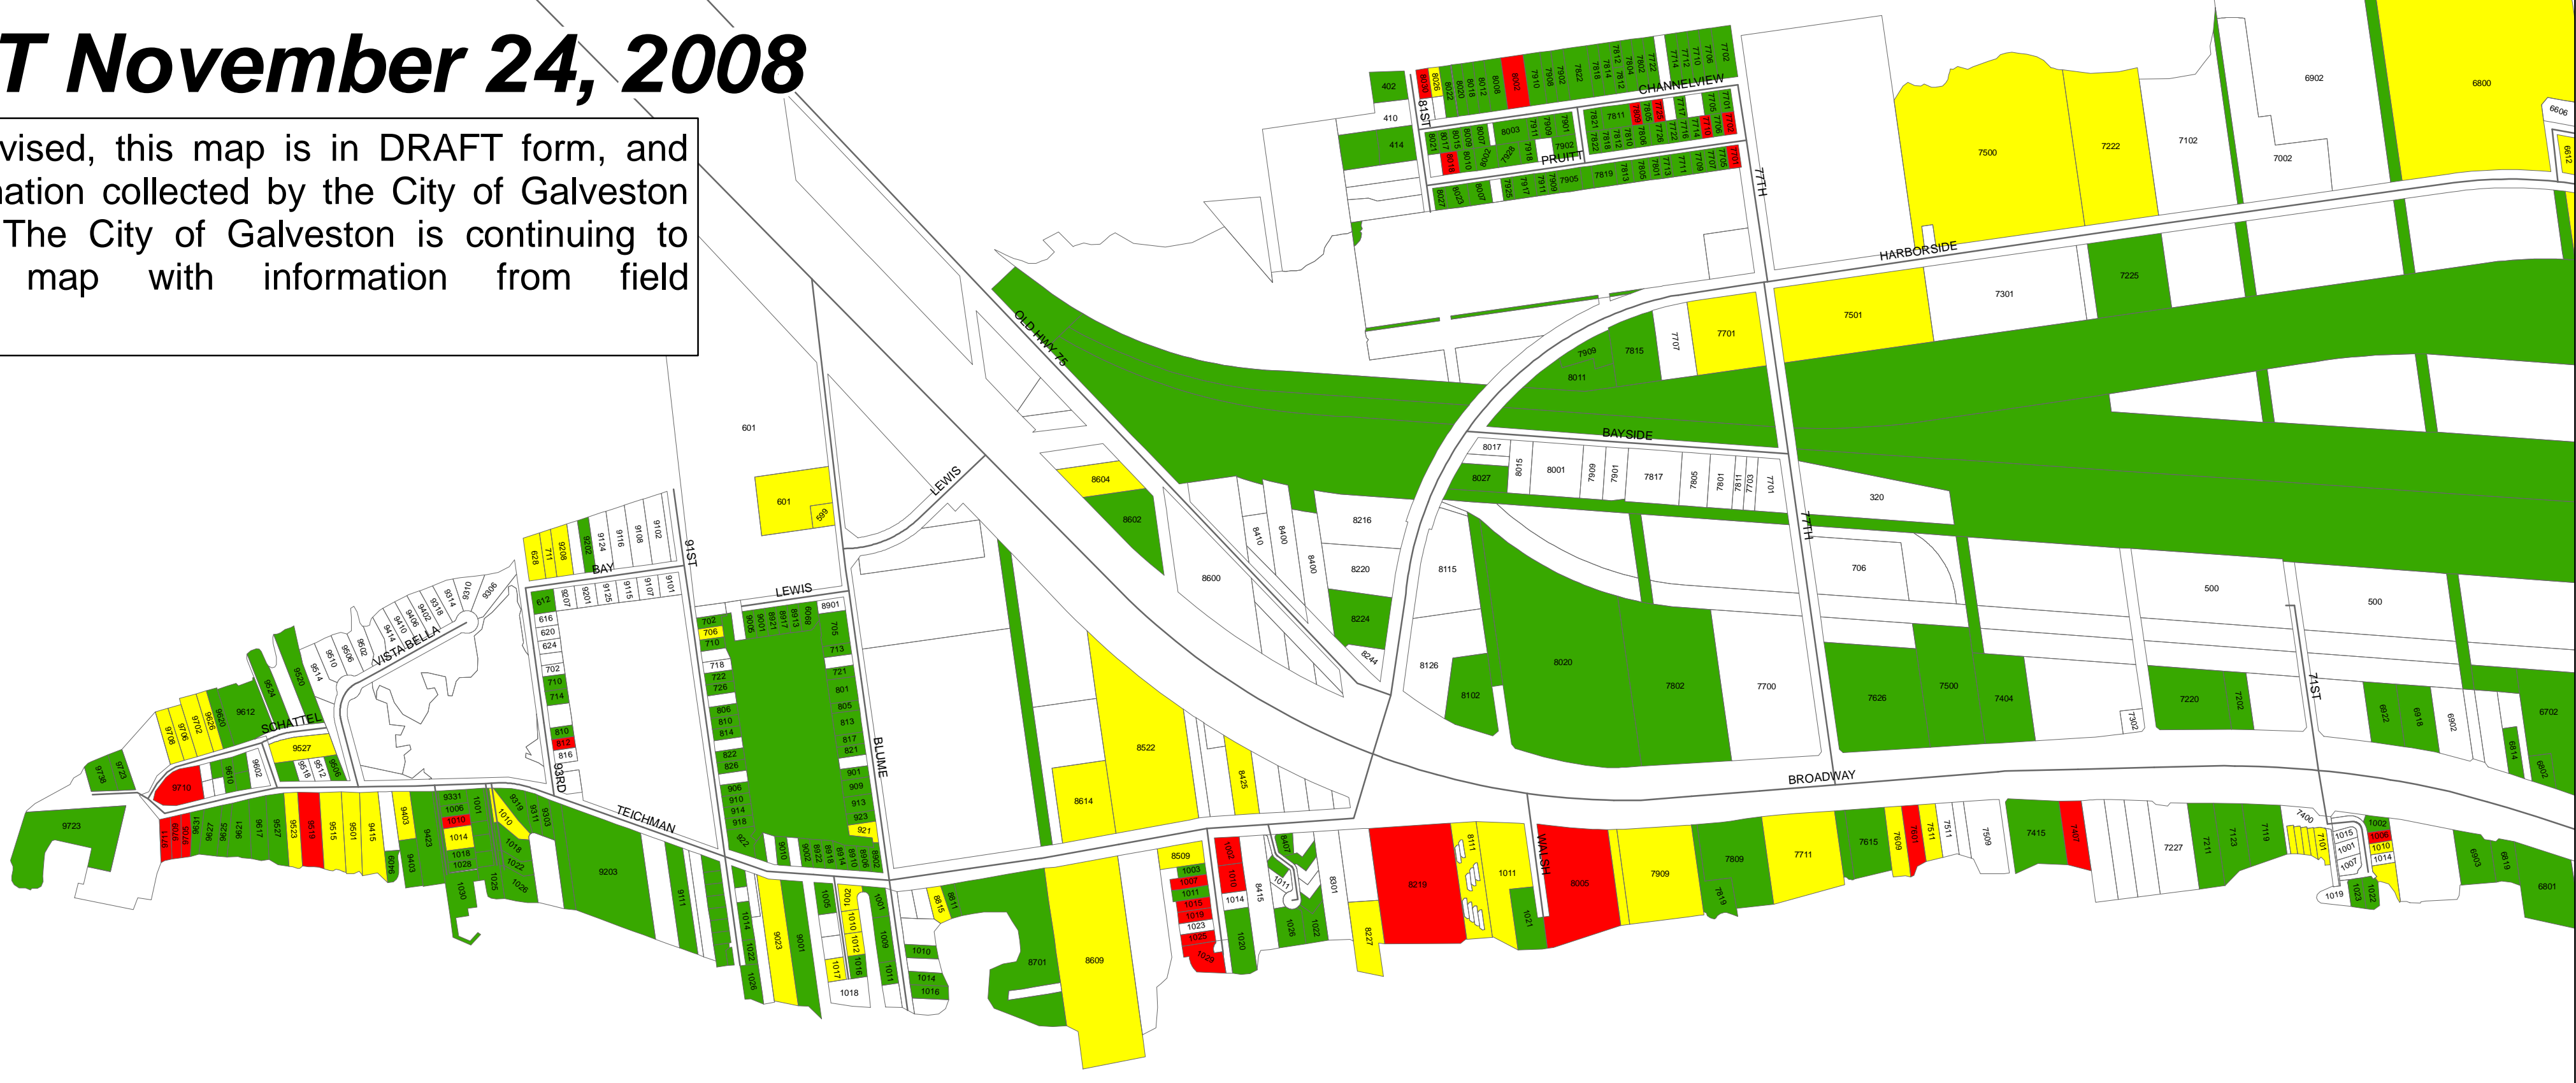

# DRAFT November 24, 2008

Please be advised, this map is in DRAFT form, and reflects information collected by the City of Galveston and FEMA. The City of Galveston is continuing to update the map with information from field assessments.

**Legend**

- X-Zone. Building Permits May be Issued.
- Historic Exemption - Building Permits May be Issued.
- Green - Building Permits May be Issued.
- Yellow - Under Review. Building Permits on Hold (Except Utilities).
- Red - Substantial Damage. Building Permits on Hold.