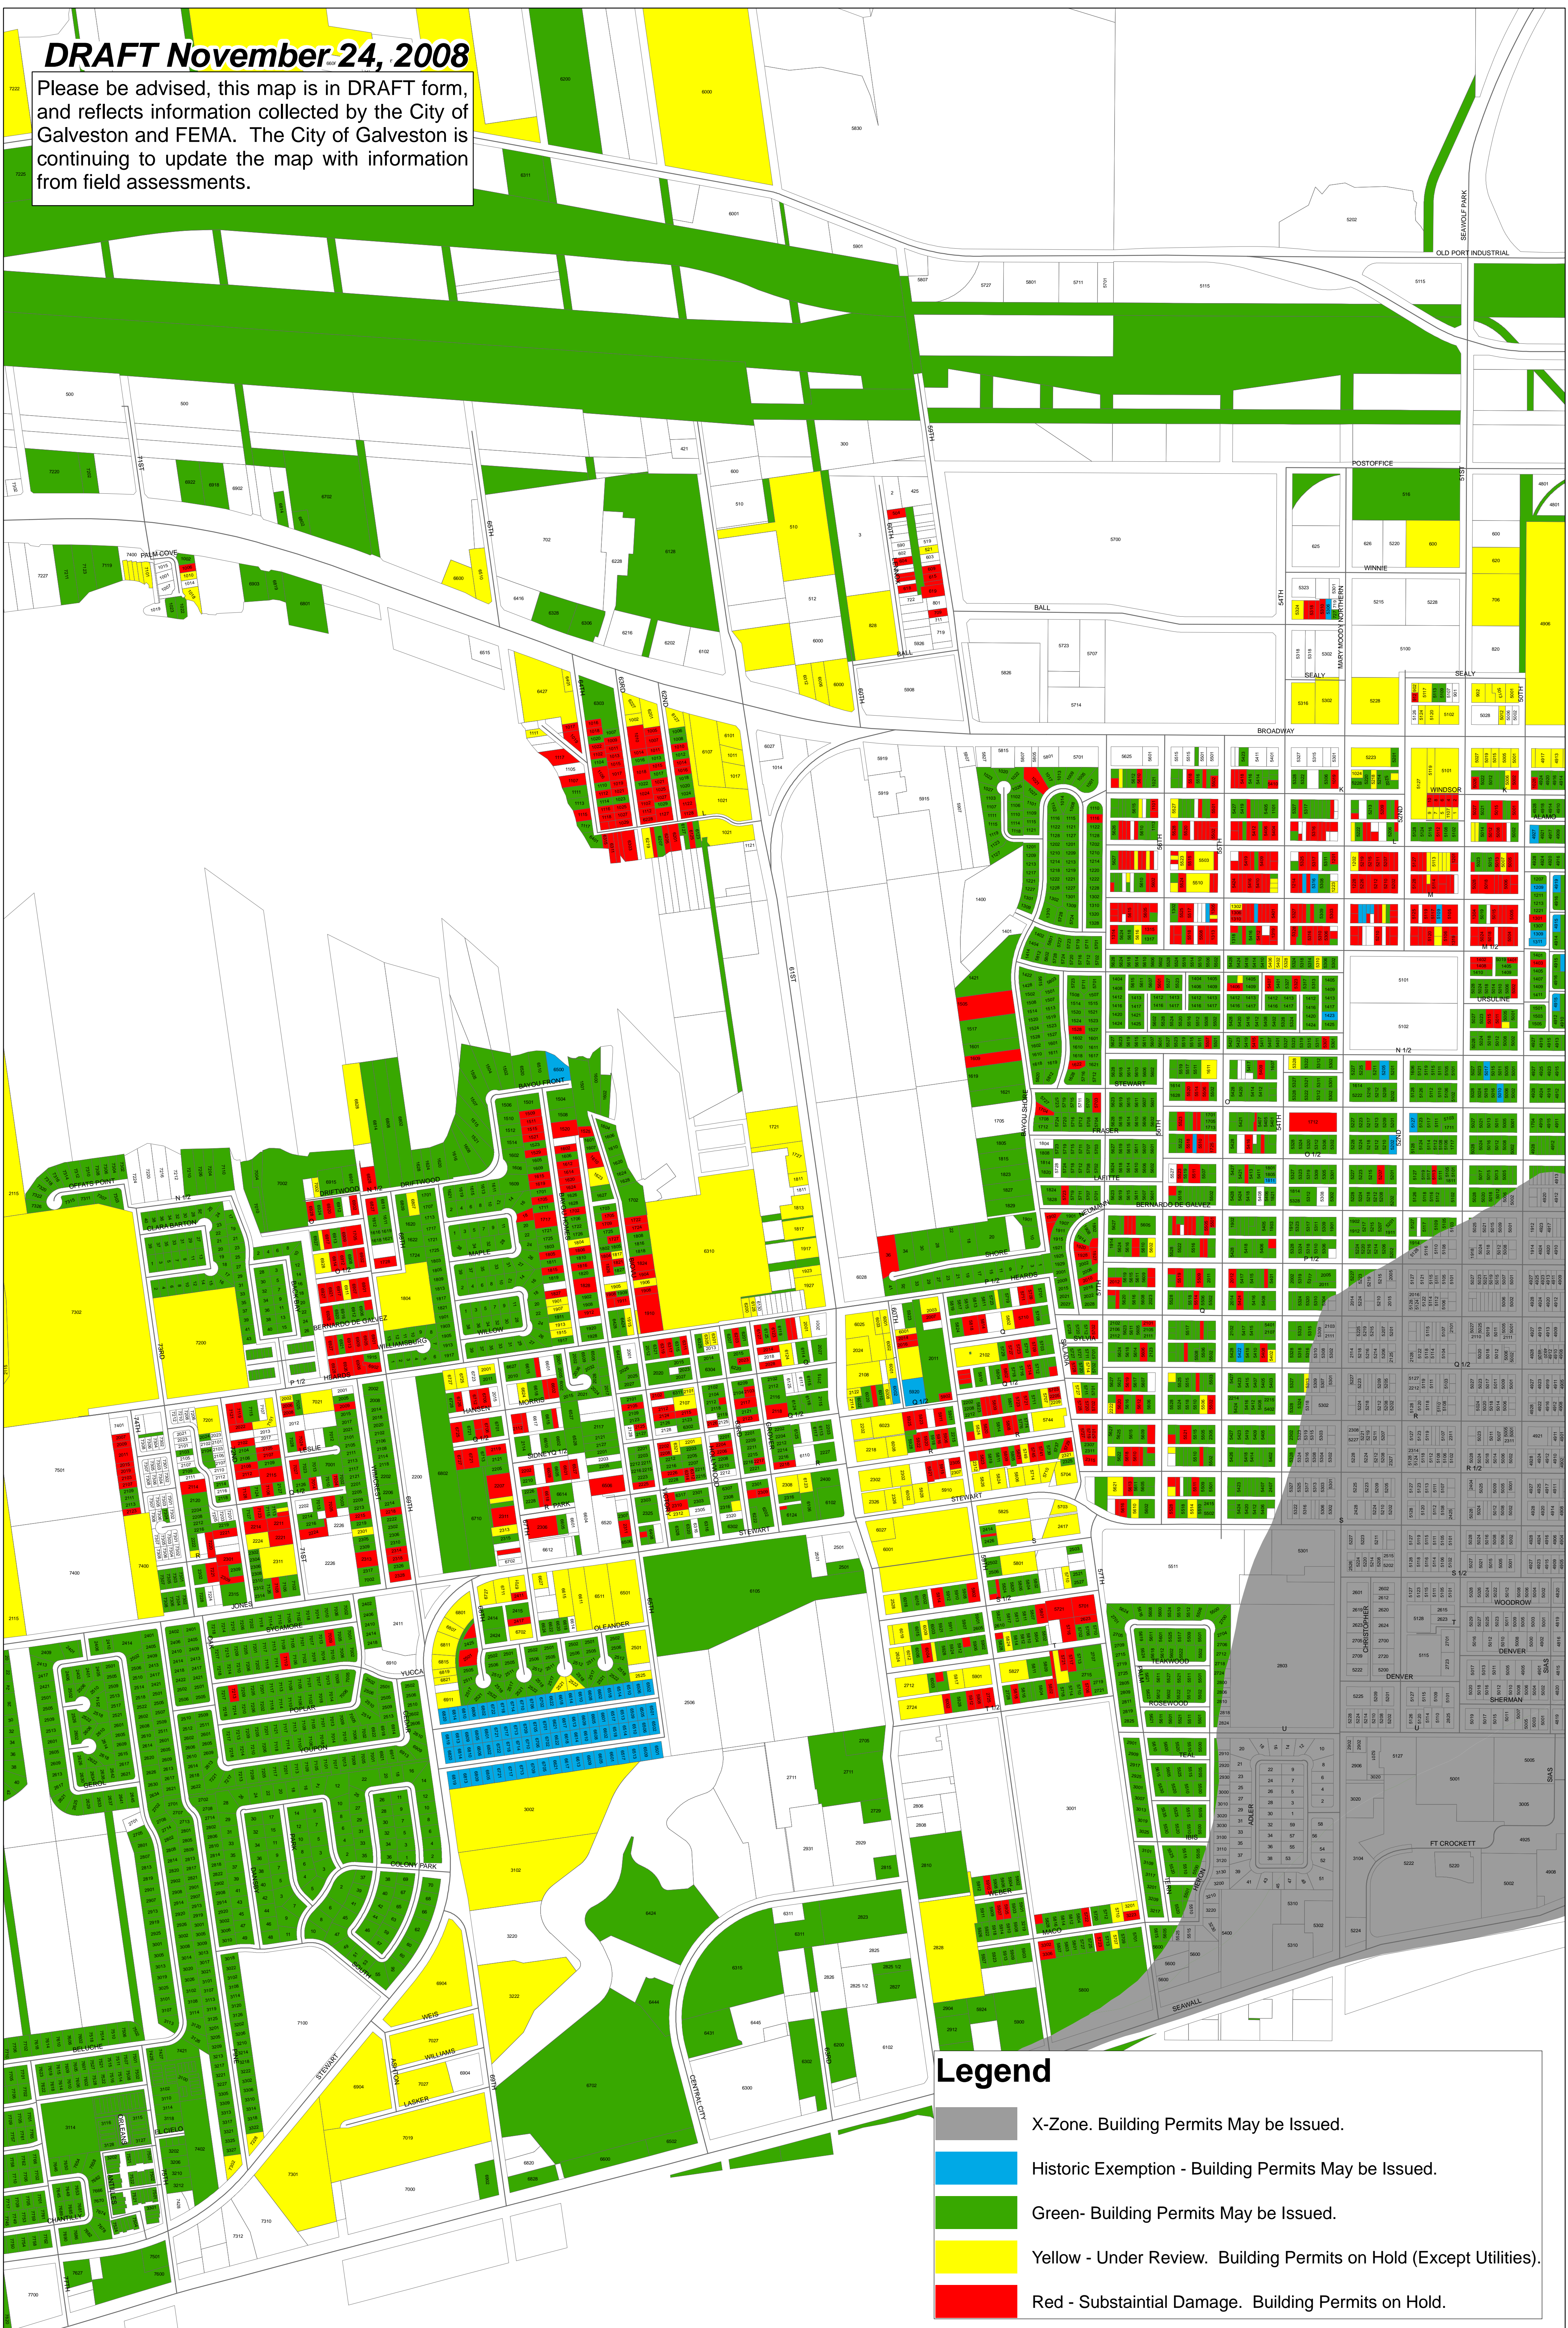

DRAFT November 24, 2008

Please be advised, this map is in DRAFT form, and reflects information collected by the City of Galveston and FEMA. The City of Galveston is continuing to update the map with information from field assessments.

Legend

- X-Zone. Building Permits May be Issued.
- Historic Exemption - Building Permits May be Issued.
- Green - Building Permits May be Issued.
- Yellow - Under Review. Building Permits on Hold (Except Utilities).
- Red - Substantial Damage. Building Permits on Hold.