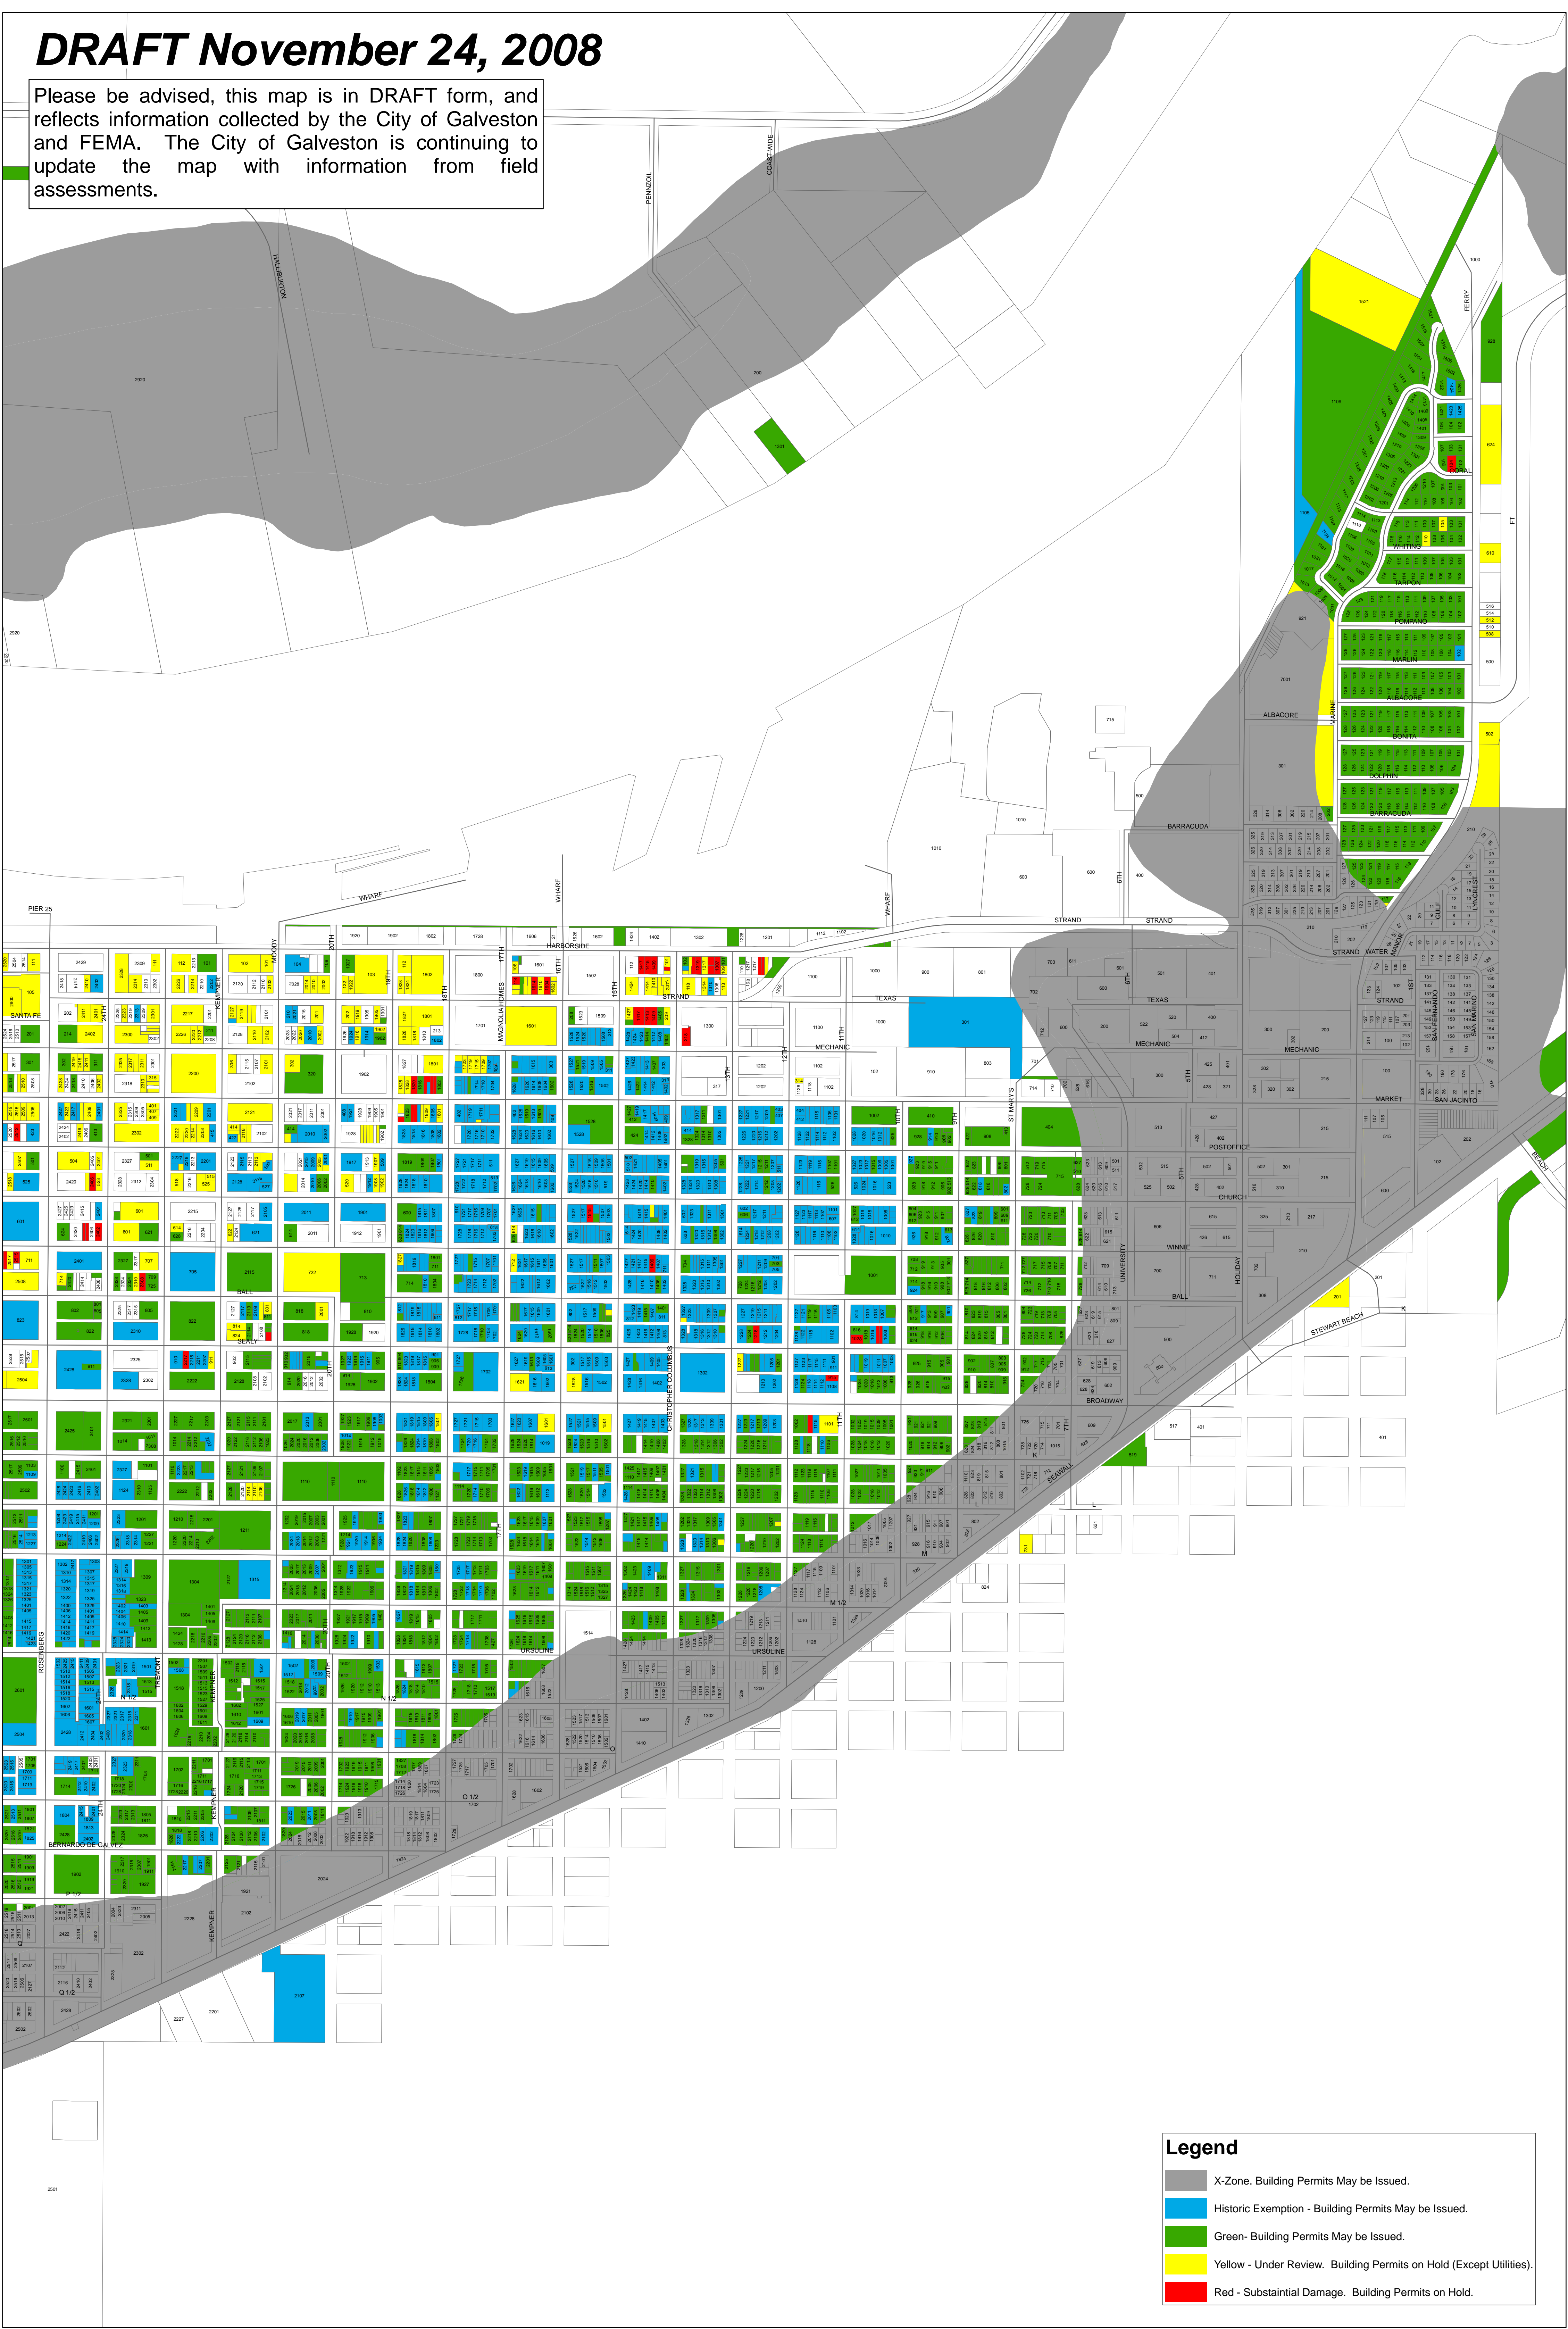

DRAFT November 24, 2008

Please be advised, this map is in DRAFT form, and reflects information collected by the City of Galveston and FEMA. The City of Galveston is continuing to update the map with information from field assessments.

Legend

- X-Zone. Building Permits May be Issued.
- Historic Exemption - Building Permits May be Issued.
- Green - Building Permits May be Issued.
- Yellow - Under Review. Building Permits on Hold (Except Utilities).
- Red - Substantial Damage. Building Permits on Hold.