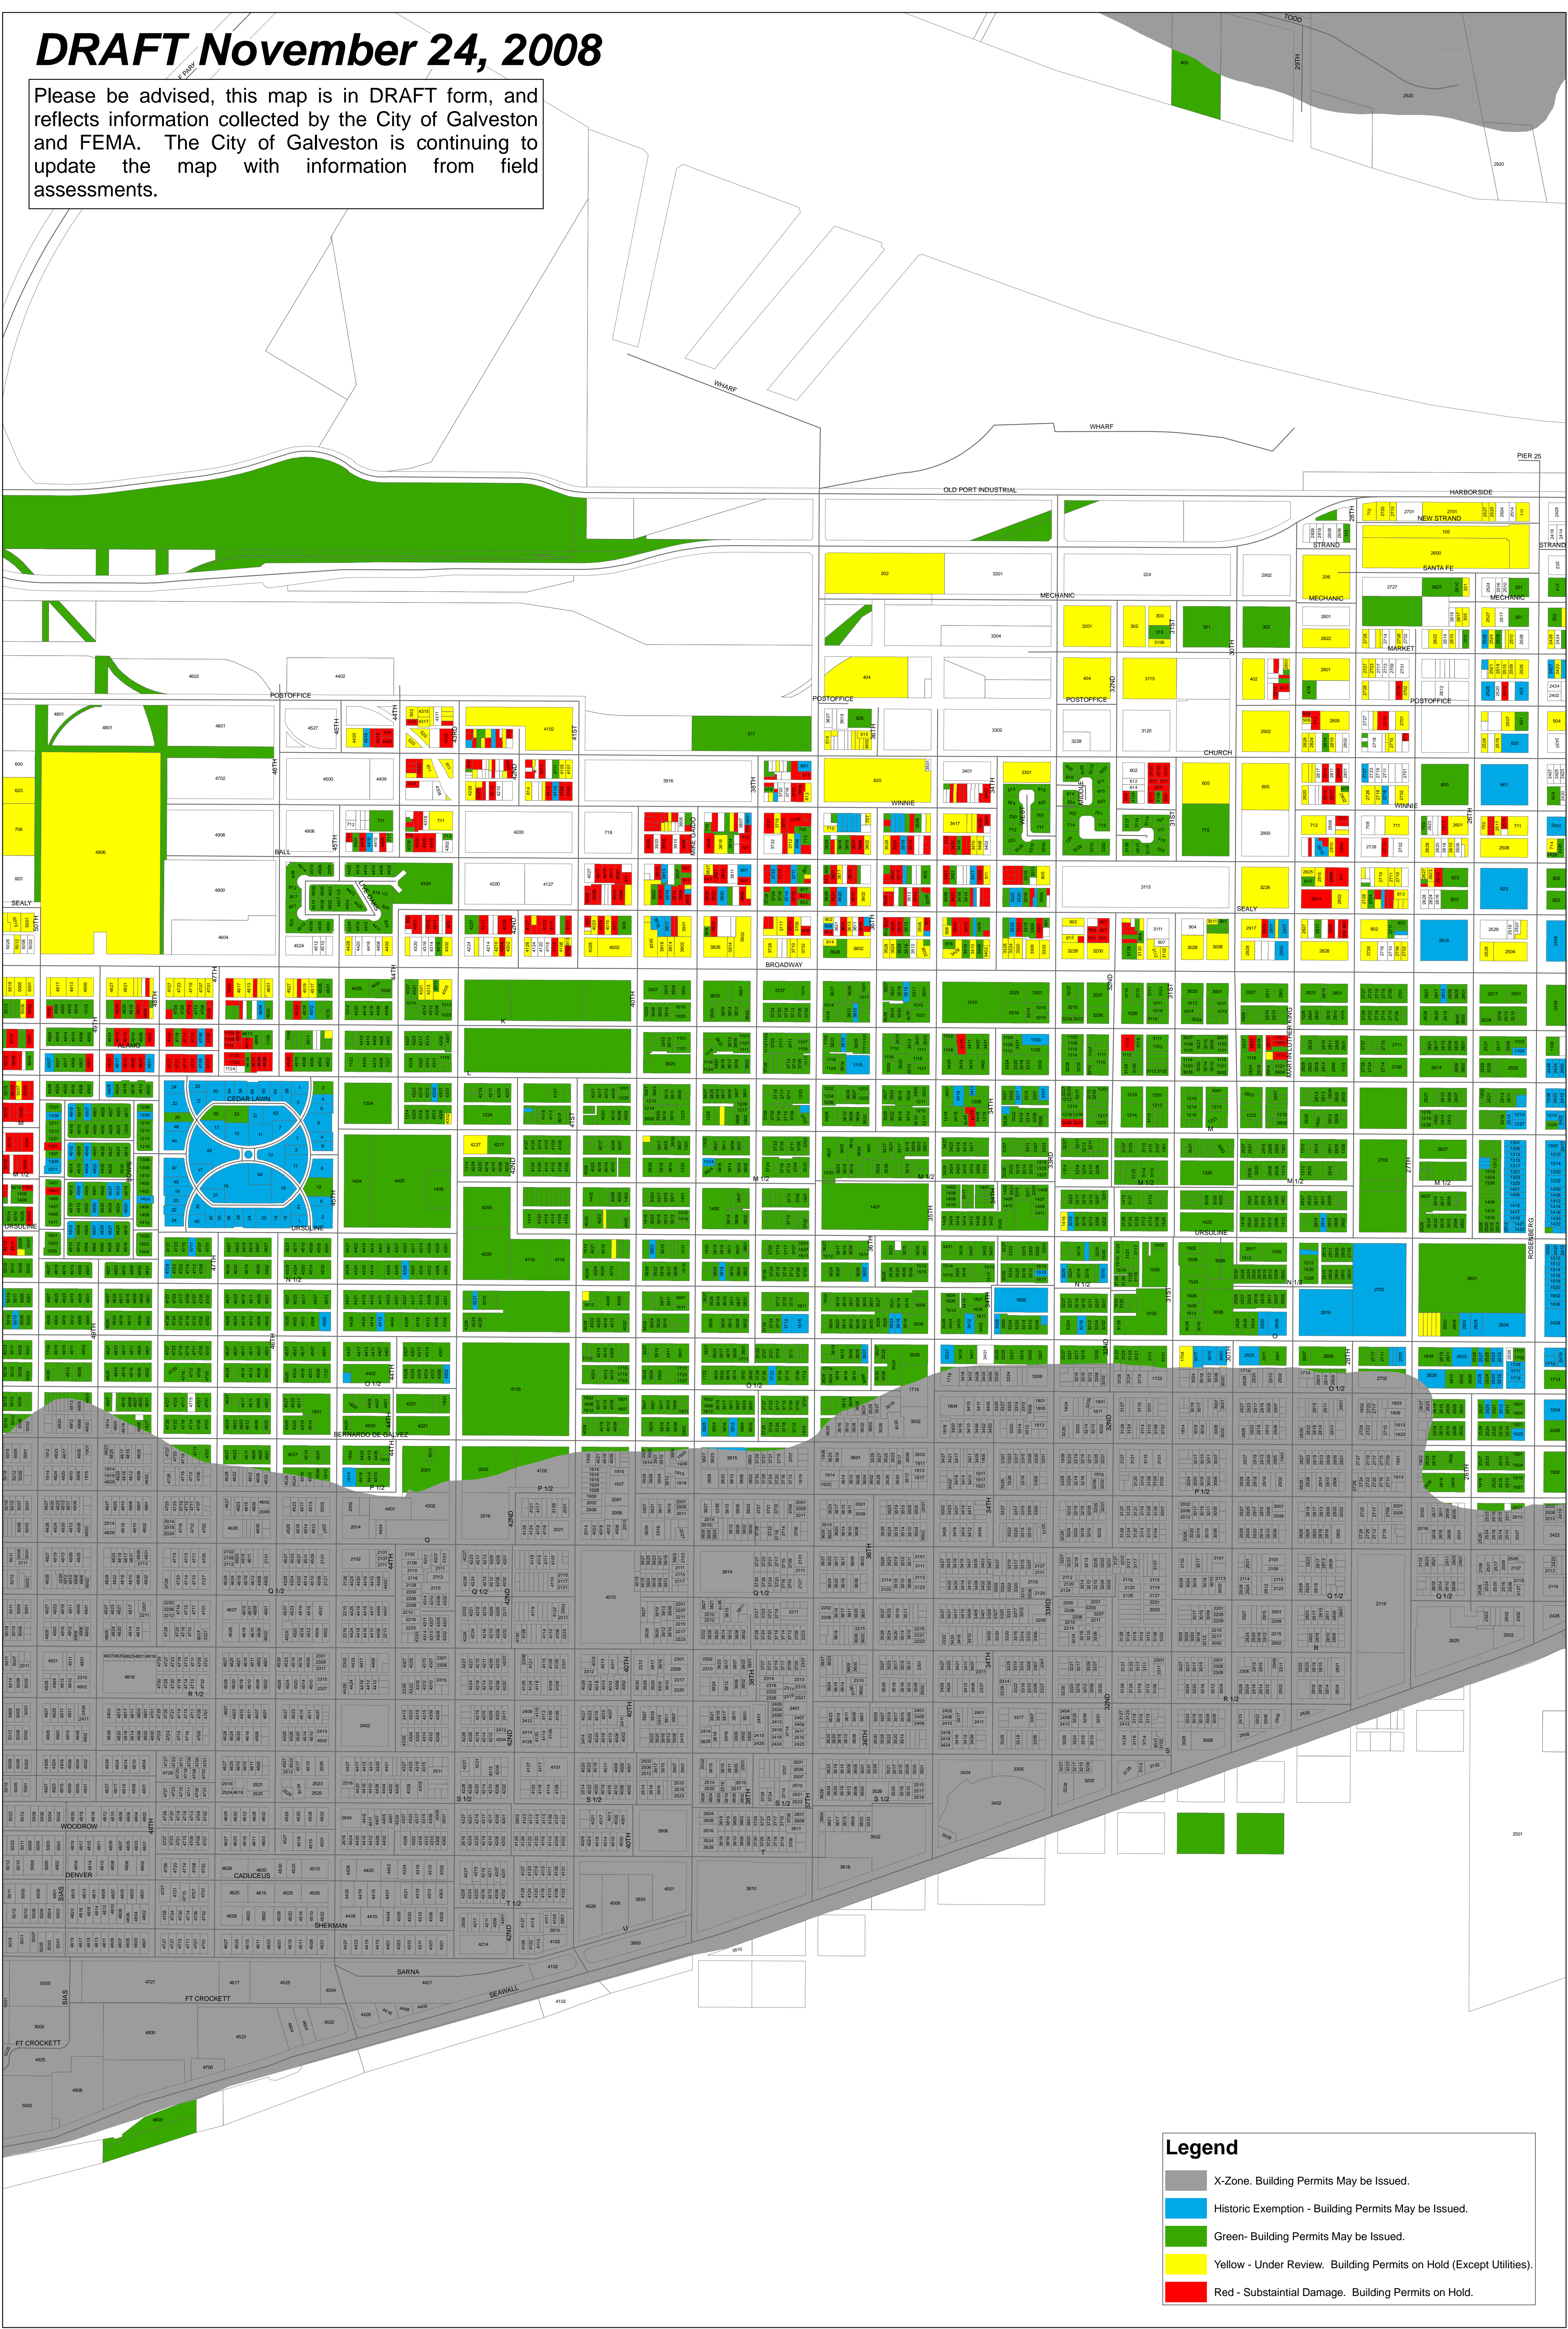

DRAFT November 24, 2008

Please be advised, this map is in DRAFT form, and reflects information collected by the City of Galveston and FEMA. The City of Galveston is continuing to update the map with information from field assessments.

Legend

- X-Zone. Building Permits May be Issued.
- Historic Exemption - Building Permits May be Issued.
- Green - Building Permits May be Issued.
- Yellow - Under Review. Building Permits on Hold (Except Utilities).
- Red - Substantial Damage. Building Permits on Hold.